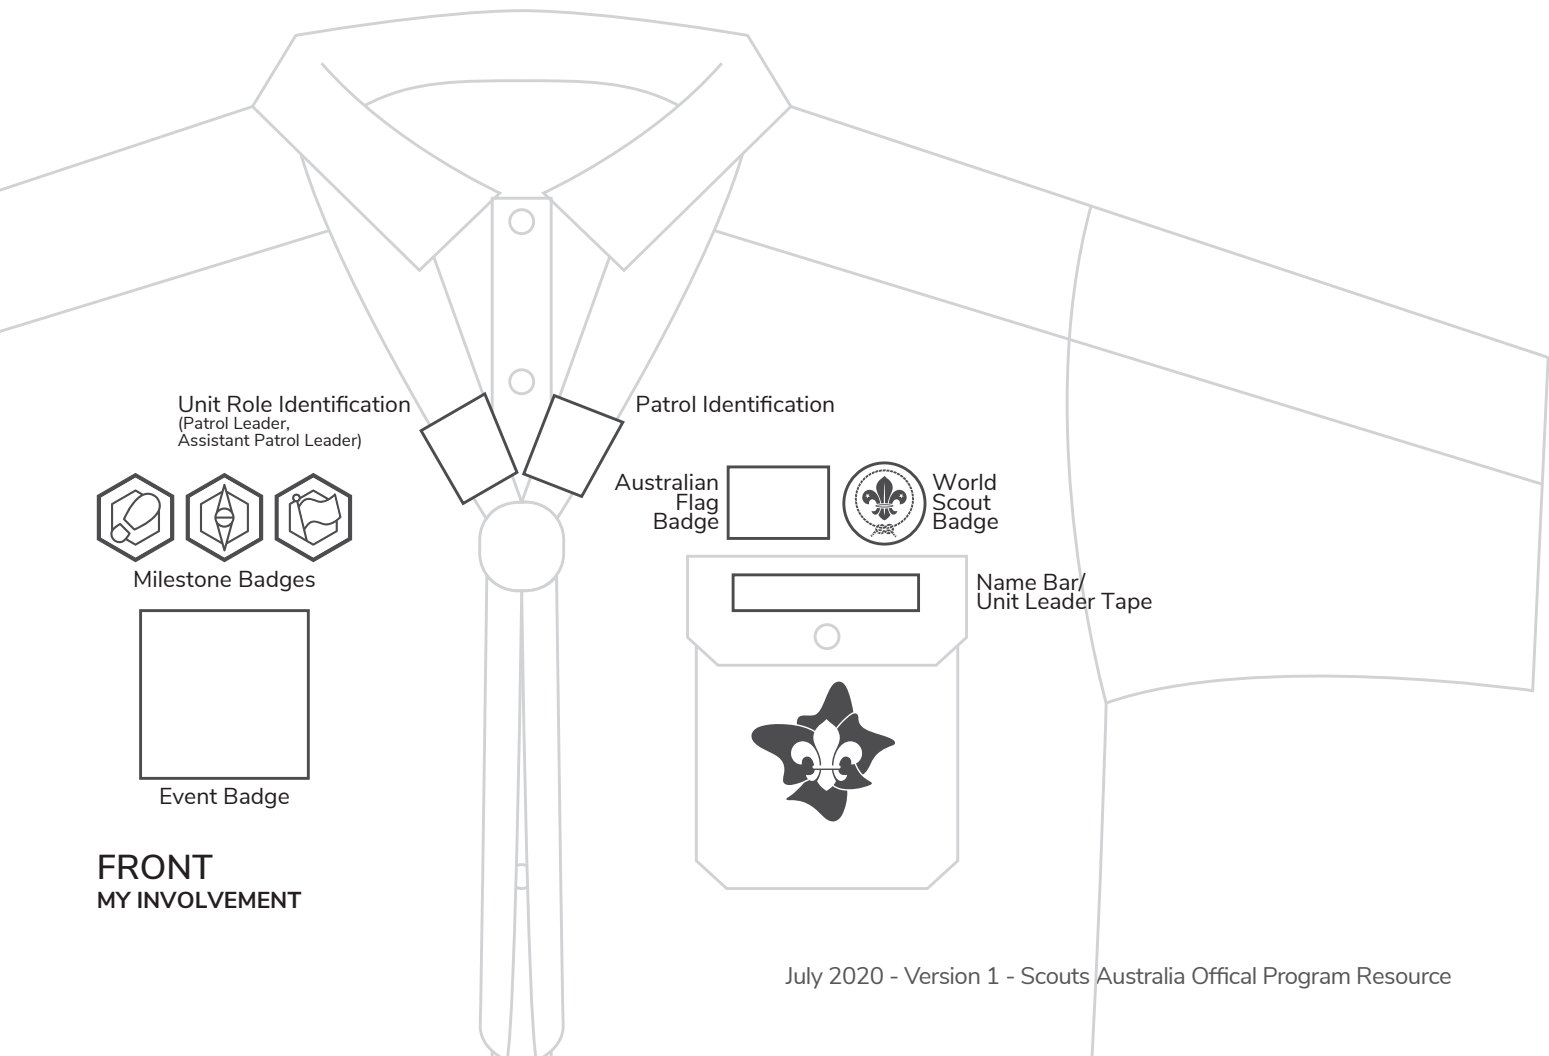

Uniform Layout for Youth Members

Name Tapes

District / Region Badge

Better World Framework

Additional Awards
(Camper, Duke of Edinburgh, First Aid, Landcare, Personal Development, Pilot Wings, SES, Their Service, Our Heritage, Unit Management, Walkabout)

Introduction to Section Badge

Peak Award Badges

Special Interest Area Badges

Outdoor Adventure Skills Badges

Right Sleeve
MY IDENTITY

Left Sleeve
MY JOURNEY

FRONT
MY INVOLVEMENT